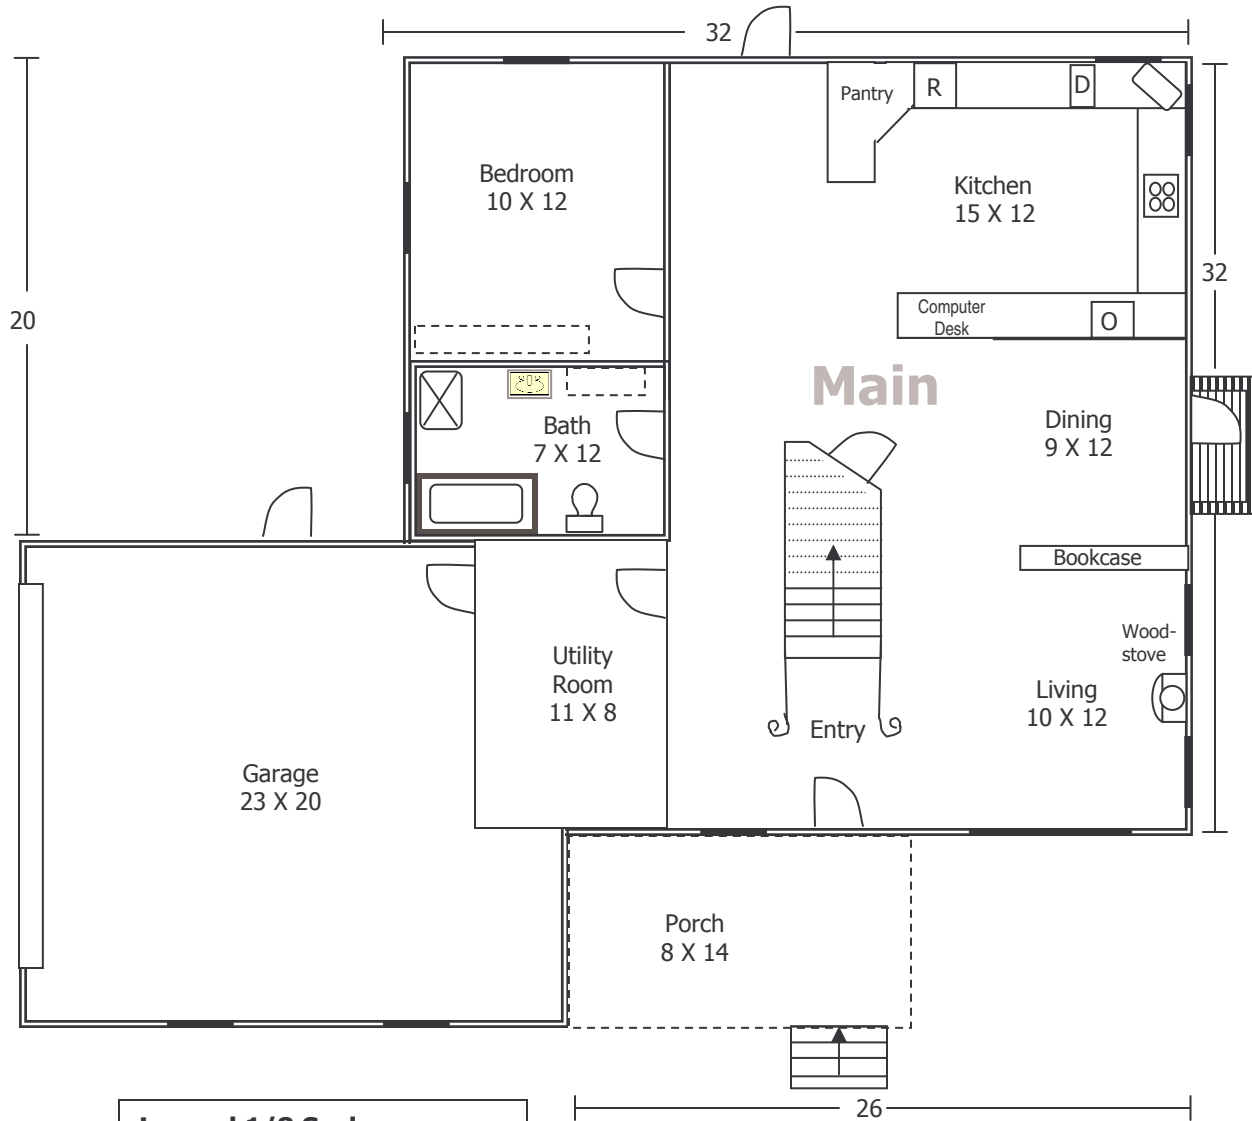

Proposed Floorplan 4

Legend 1/8 Scale
1808 Sq Ft
(- stairs)

Windows ———
 Solid Wall = = = =
 Closet - - - - -